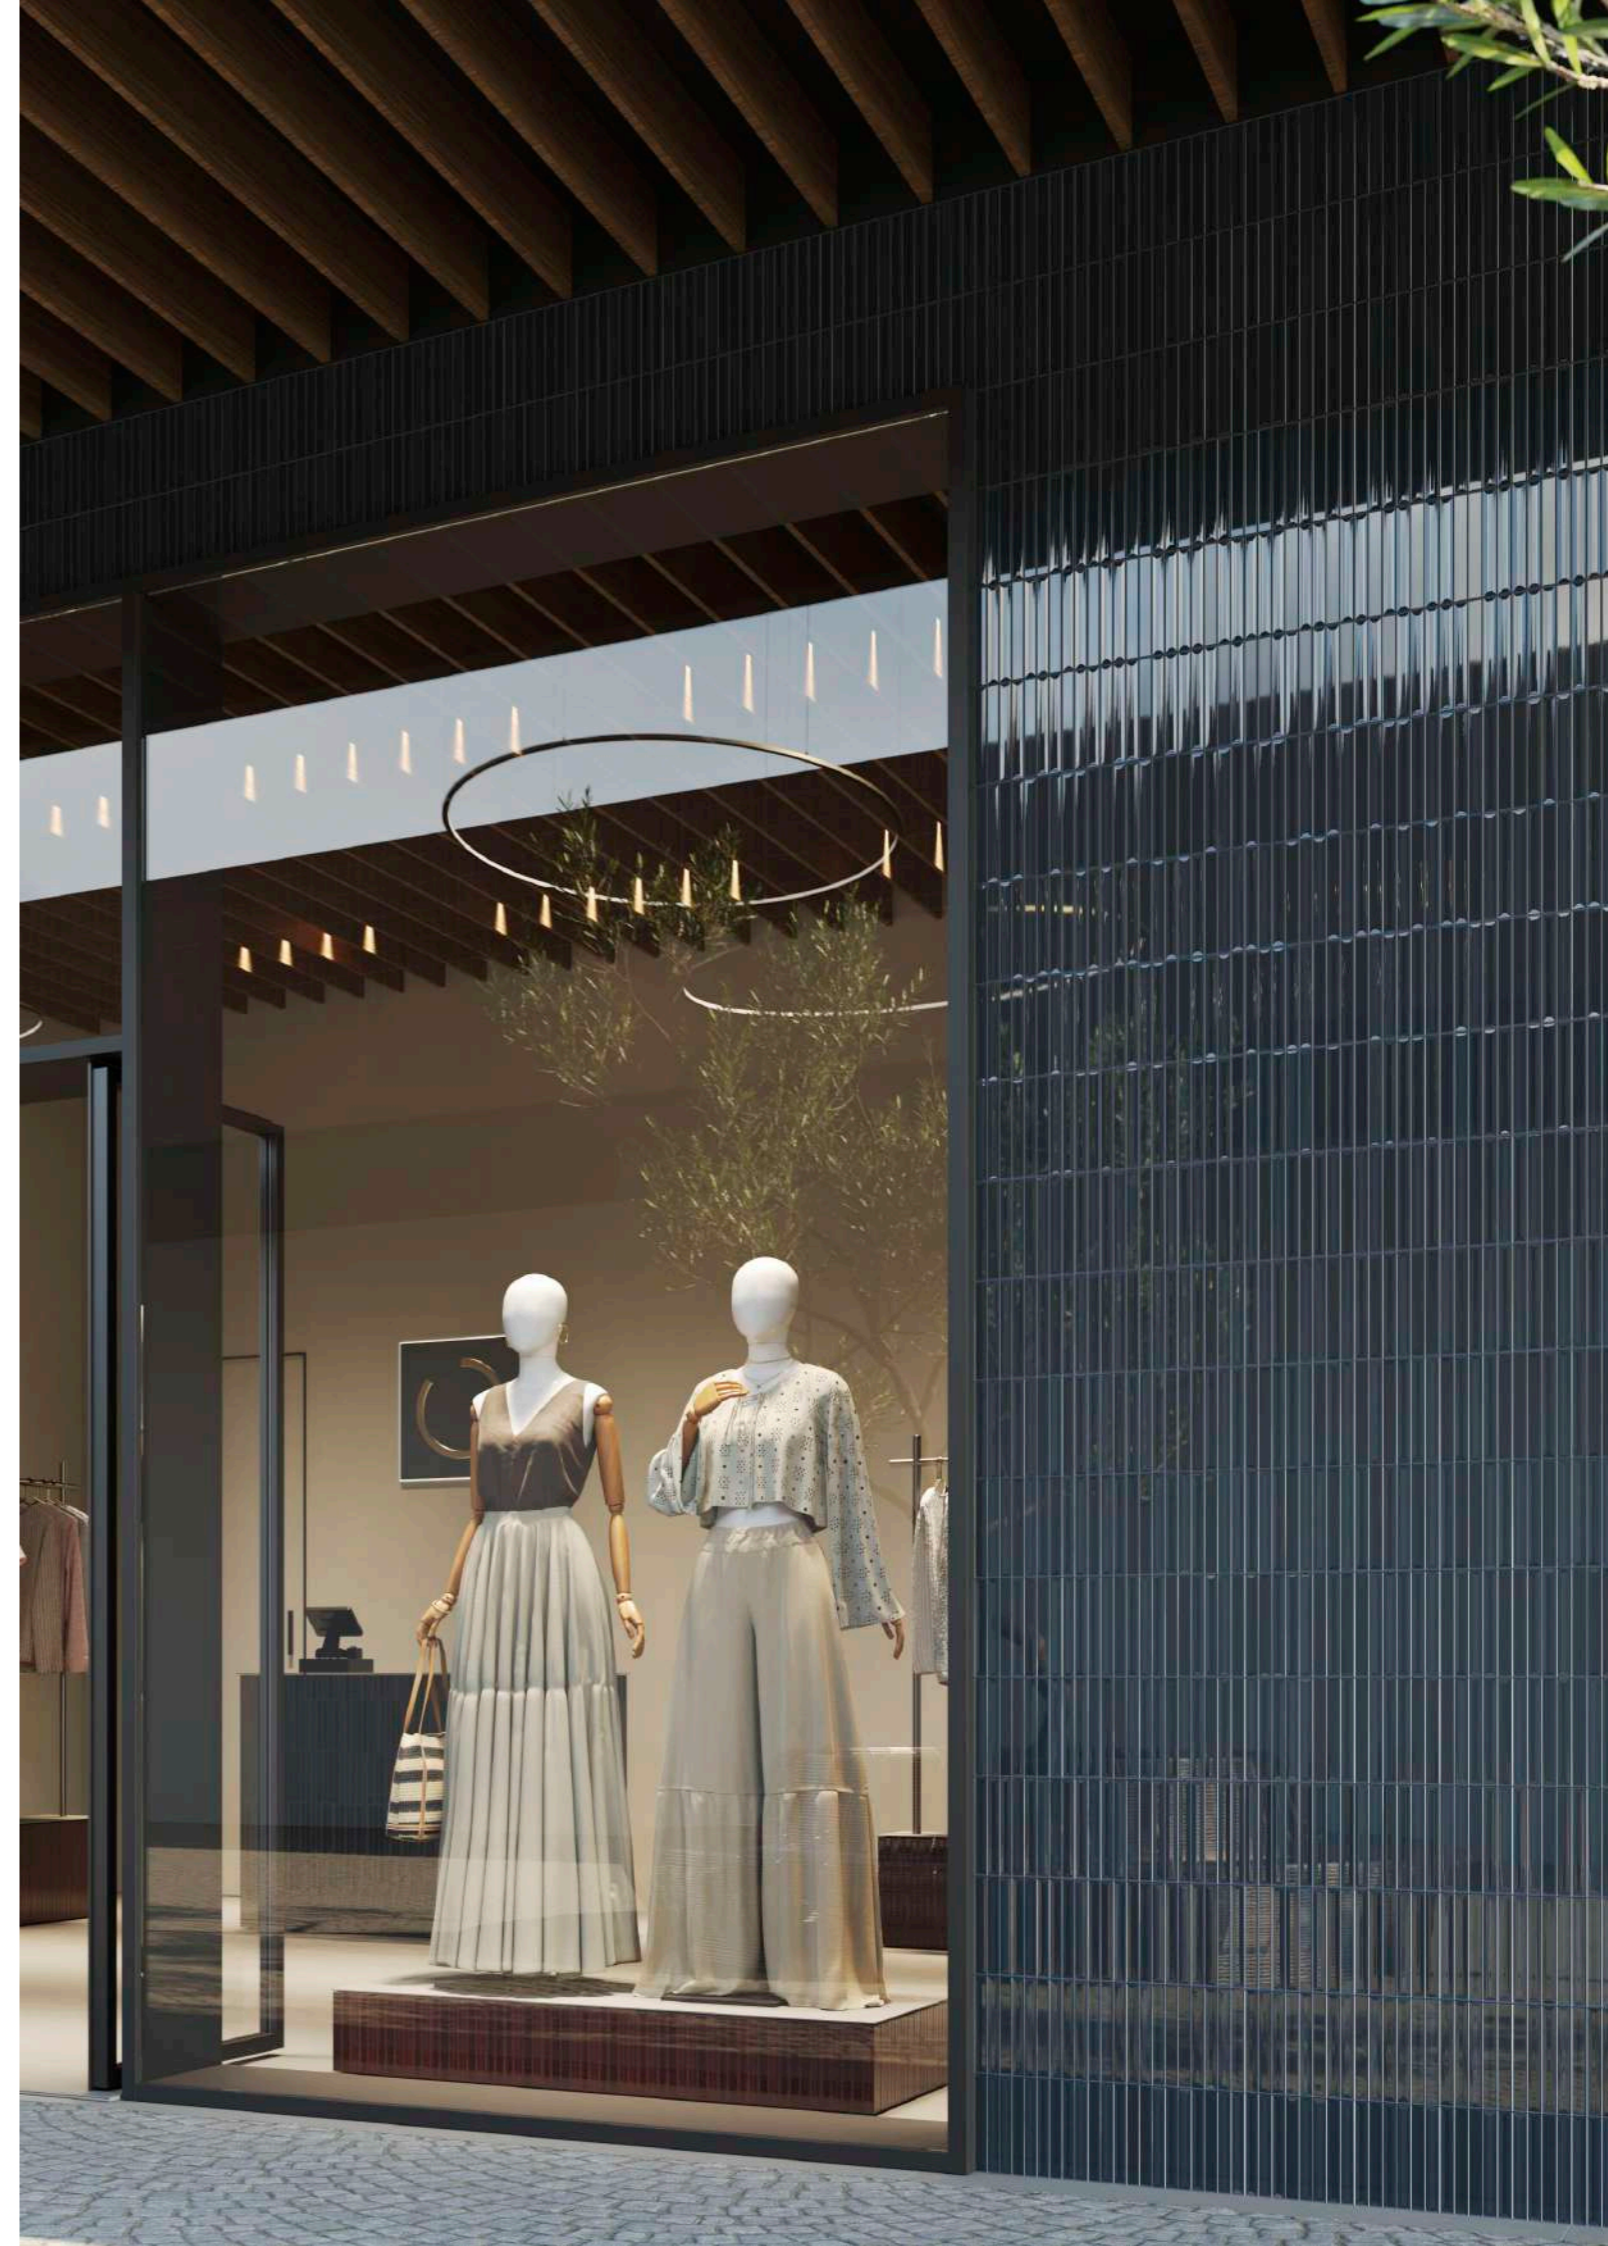

With Flautini, the Flauti family becomes a complete design tool, capable of interpreting contemporary spaces with character and personality.

Rivestimento/Wall:
FL LG 25 (2,5x20) 40x30 cm

Rivestimento/Wall:
FL LN 25 (2,5x20) 40x30 cm
FL LW 25 (2,5x20) 40x30 cm